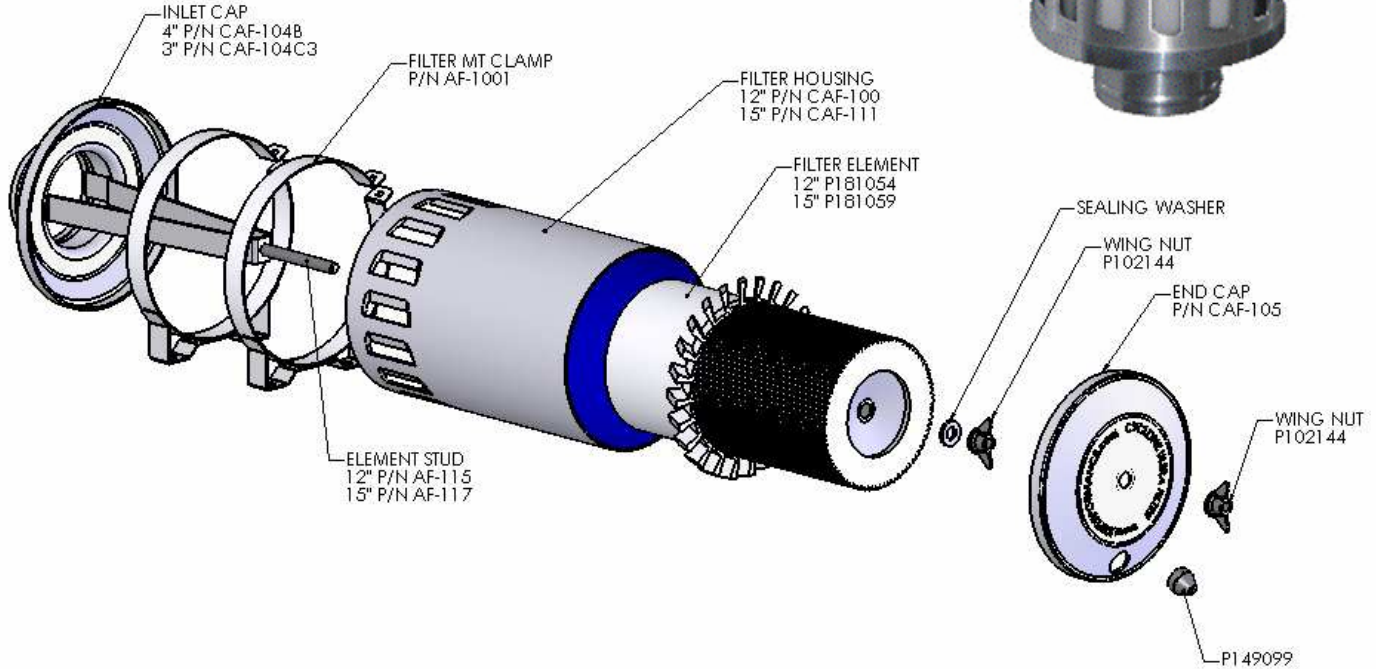

"The Best air filter money can buy!!!!"
Don't mess with the rest, buy the best!!!

2007 Retail Price List

Part No.	Description	Retail	Part No.	Description	Retail
CFSI-117	Filter can single inlet 12"	\$168.00	P143422	Lined Hose Clamp for 3"	15.00
CFSI-118	Filter can single inlet 15"	173.60	P115202	Lined Hose Clamp for 4"	18.00
CAF-100	Filter can 12"	121.80	P10129	4" to 3" Reducer	20.00
CAF-111	Filter can 15"	124.60	P10554	4" x 45 deg Elbow	18.00
P181054	Filter Element 12"	40.60	P10554	3" x 45 deg Elbow	18.00
P181059	Filter Element 15"	68.80	=====		
P102144	Wing nut	6.30	Complete filter Assy. (Stainless Steel mounting brackets included)		
P149099	Evacuator 8"	6.00	CF-812-3	12" Lg. Filter Assy. W/ 3" Inlet Cap ...	\$379.00
P105532	Elbow 90deg 3"	22.00	CF-812-4	12" Lg. Filter Assy. W/ 4" Inlet Cap	379.00
P105533	Elbow 90deg 4"	22.00	CF-815-3	15" Lg. Filter Assy. W/ 3" Inlet Cap	419.00
P105608	Hump coupling 3"	13.80	CF-815-4	15" Lg. Filter Assy. W/ 4" Inlet Cap	419.00
P105609	Hump coupling 4"	13.80	=====		
CAF-105	Filter end cap 8"	68.60	Prices effective Jan 1st, 2007 , subject to change without notice.		
CAF-104C3	Filter inlet cap 3"	168.00			
CAF-104B	Filter inlet cap 4"	168.00			
AF-1001	Filter band clamp	37.80			
AF-115	7/16-20 x 5" stud	12.00			
CAF-113	7/16-20 x 8" stud	15.00			